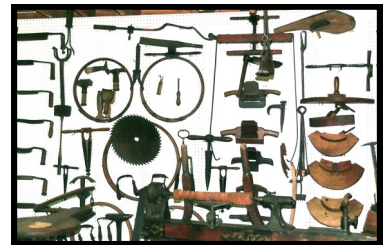

OPEN HOUSE SUNDAY MAY 4, 2025 1-3 PM

DISCLAIMER: Announcements made auction day take precedence over any previous notification. ID required register for buyer's number. Payment made on auction day with **cash or good check** with proper I.D. All sold "as is, where is" with no guarantees. Prospective buyers should avail themselves the opportunity to make inspection of personal property prior to bidding. All Property sells in "as is condition". Our company is not responsible for accidents or loss of property

Owner: Estate of James (Jim) A. Brown , AKA Rooster
Philip Brown Exec Case#2025ES00042
Patrick Gregory, Attorney for the Estate

Mike Brown & Associates LLC, AUCTIONEERS

BETHEL, OHIO (513) 532-9366

Mike Brown, Auctioneer

Agent/Plum Tree Real Estate Marketing

www.MikeBrownAuctioneer.com