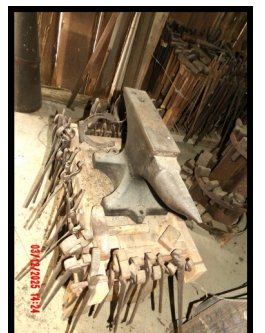

Outbuildings/Blacksmith Shop: 4 Anvils (30", 25", 22", 11") 4 swage block, cone anvil, many anvil hardies, Springboro OH wagon jack, blacksmith tools, blacksmith forge with hood and blower (forge has never been fired), blacksmith totes, wagon jacks, approx 60 blacksmith hammers, approx 60 blacksmith tongs, horse drawn items: mower, cultivator, disc, J D jolt wagon, wheat drills, Stephens fertilizer spreader, garden planters, corn planters (Oliver, Cole, Farmer's Friend), corn hanger, buggy wheels, crate vise, 2 large wood framed wheel lathe, large treadle wood lathe, wooden washing machines, cherry lumber, approx 16 pcs, unusual wooden dog treadle (very good condition)

AUCTIONEER'S NOTE: Over 3,000 pieces to be sold at 2 day auction!! Jim collected tools for over 60 years.

Food Truck onsite: Angela's Curbside Cuisine